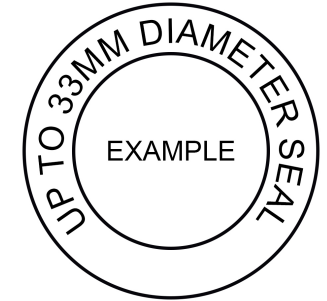

Sleek black design and comfortable rubber grip. The Executive model.

Dear Sir/Madam.

The price given is for our Executive handheld plier embosser. When considering value for money, please note that all of our machines are made in-house, and engraved onto 100% metal embossing plates for longevity and a crisper image when compared to plastic embossers.

ADDRESS/LETTERHEAD
EMBOSSER
UP TO FIVE LINES OF TEXT
AND 25 CHARACTERS PER LINE
IMPRESSION SIZE: 48X23MM

Reach: 33mm

Technical Information:

Impression Size:	33mm, 48x23mm
Reach:	33mm
Embosses up to::	120gsm
Weight:	350g
Interchangeable Die:	No
Finish:	Black