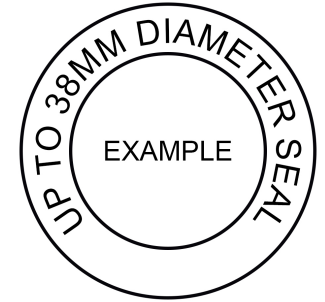

# Updating your business or design? Keep your embosser.

Dear Sir/Madam.

The price given is for our blue embosser insert/plate. When considering value for money, please note that all of our plates are made in-house, and engraved onto 100% metal for longevity and a crisper image when compared to plastic embossers.

These inserts are made to fit our infamous handheld, wooden- or metal-based pliers and keep the standard 38mm size. All of our inserts come with a one-year guarantee as standard.

We thank you for giving us the opportunity to quote you and look forward to hearing from you.

## Technical Information:

Impression Size:	38mm
Reach:	33mm
Embosses up to::	100gsm
Weight:	n/a
Interchangeable Die:	n/a
Finish:	Sold-Metal