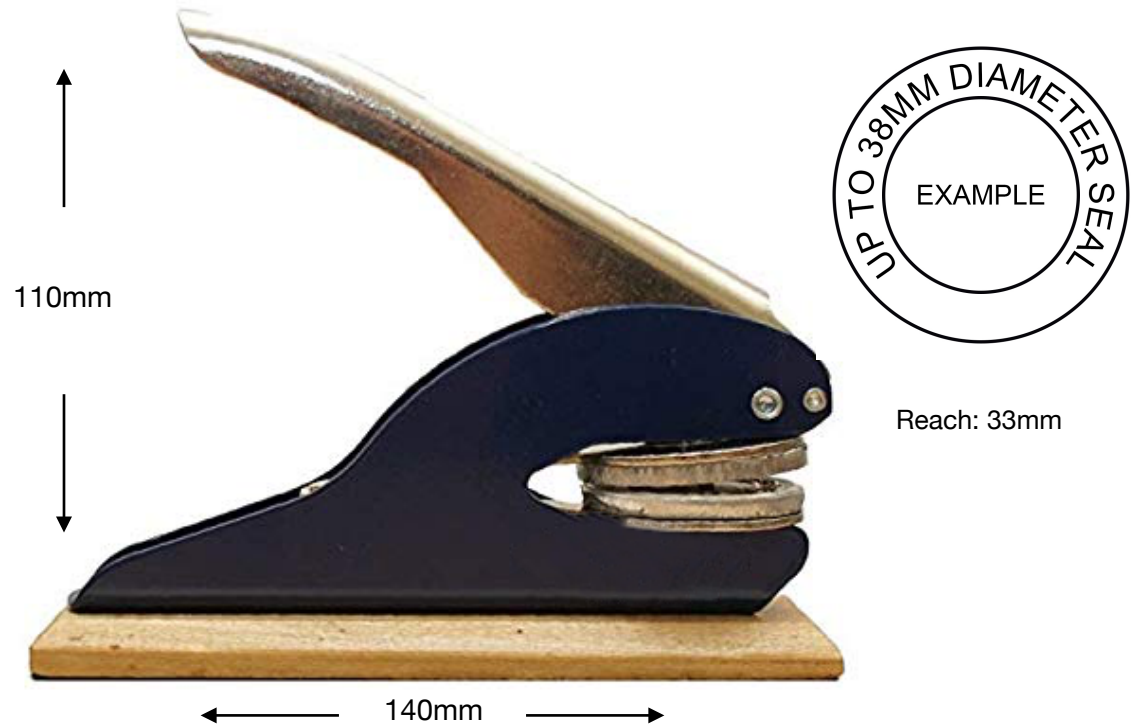

Our infamous, interchangeable, blue pliers. Now as a desk model.

Dear Sir/Madam.

The price given is for our blue wood-based embosser. When considering value for money, please note that all of our machines are made in-house, and engraved onto 100% metal embossing plates for longevity and a crisper image when compared to plastic embossers.

This model comes with a wooden base, and is also available with a metal base (pictured below). All of our blue pliers can be updated with new embossing plates, should you wish to update your address or design, and come with a one-year guarantee as standard.

We thank you for giving us the opportunity to quote you and look forward to hearing from you.

Technical Information:

Impression Size:	38mm
Reach:	33mm
Embosses up to::	100gsm
Weight:	300g
Interchangeable Die:	Yes
Finish:	Blue