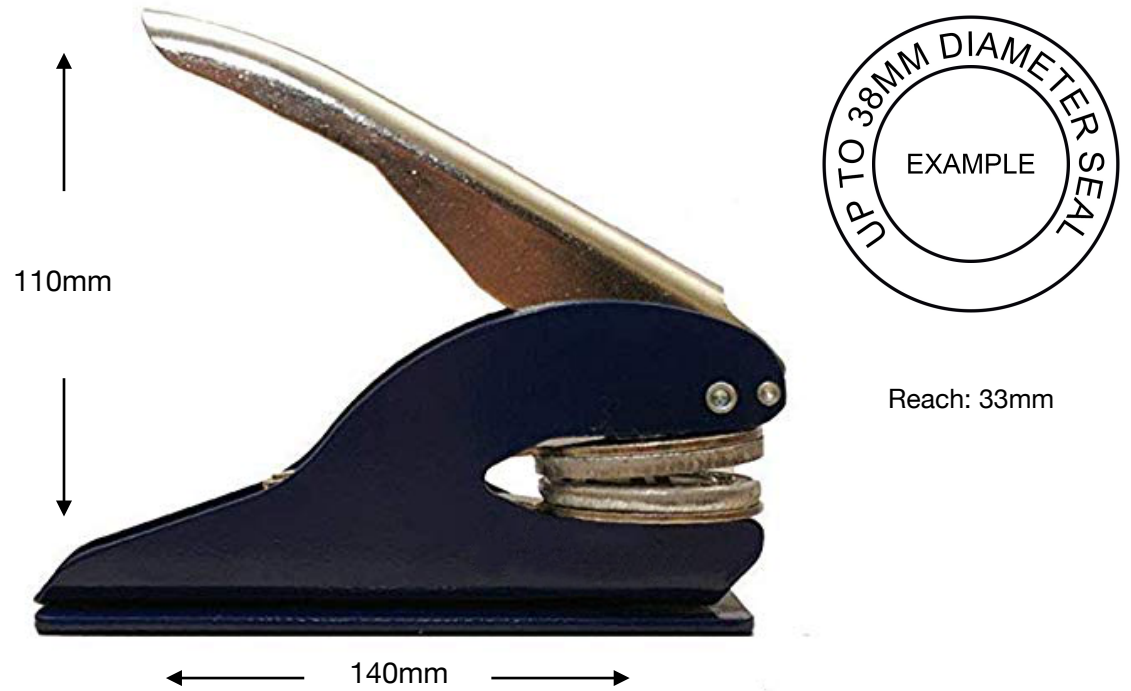

Our infamous, interchangeable, blue pliers. Now as a desk model.

Dear Sir/Madam.

The price given is for our blue metal-based plier embosser. When considering value for money, please note that all of our machines are made in-house, and engraved onto 100% metal embossing plates for longevity and a crisper image when compared to plastic embossers.

This model comes with a metal base, and is also available with a wooden base (pictured below). All of our blue pliers can be updated with new embossing plates, should you wish to update your address or design, and come with a one-year guarantee as standard.

We thank you for giving us the opportunity to quote you and look forward to hearing from you.